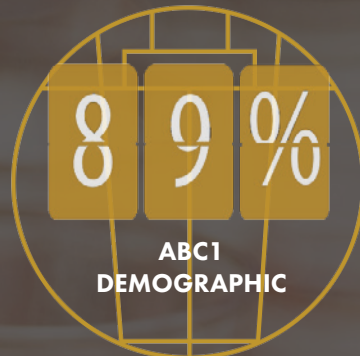

2016 VISITORS

WOULD RECOMMEND
THE SHOW TO
FAMILY & FRIENDS

RATED THE SHOW AS
GOOD TO
EXCELLENT

RATED THE SHOW
GOOD VALUE
FOR MONEY

SAID THEY ARE LIKELY
TO VISIT THE
SHOW AGAIN

SAID THE SHOW
EXCEEDED EXPECTATIONS

OVER 30

RISING CITY PROFESSIONALS

25-35

AFFLUENT ACHIEVERS

45-65