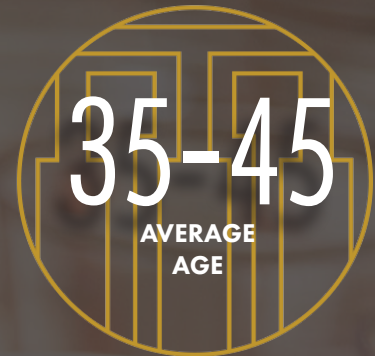

2016 VISITORS

WOULD RECOMMEND
THE SHOW TO
FAMILY & FRIENDS

RATED THE SHOW AS
GOOD TO
EXCELLENT

RATED THE SHOW
GOOD VALUE
FOR MONEY

SAID THEY ARE LIKELY
TO VISIT THE
SHOW AGAIN

SAID THE SHOW
EXCEEDED EXPECTATIONS

OVER 30

RISING CITY PROFESSIONALS

25-35

AFFLUENT ACHIEVERS

45-65