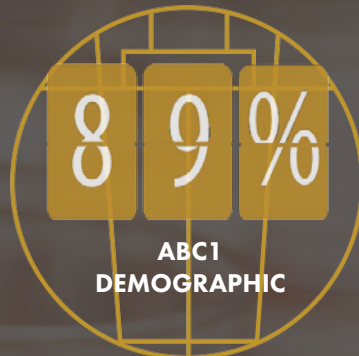

2016 VISITORS

WOULD RECOMMEND
THE SHOW TO
FAMILY & FRIENDS

RATED THE SHOW AS
GOOD TO
EXCELLENT

RATED THE SHOW
GOOD VALUE
FOR MONEY

SAID THEY ARE LIKELY
TO VISIT THE
SHOW AGAIN

SAID THE SHOW
EXCEEDED EXPECTATIONS

OVER 30

RISING CITY PROFESSIONALS

25-35

AFFLUENT ACHIEVERS

45-65