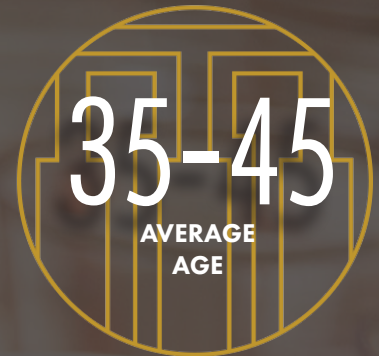

2016 VISITORS

WOULD RECOMMEND
THE SHOW TO
FAMILY & FRIENDS

RATED THE SHOW AS
GOOD TO
EXCELLENT

RATED THE SHOW
GOOD VALUE
FOR MONEY

SAID THEY ARE LIKELY
TO VISIT THE
SHOW AGAIN

SAID THE SHOW
EXCEEDED EXPECTATIONS

OVER 30

RISING CITY PROFESSIONALS

25-35

AFFLUENT ACHIEVERS

45-65